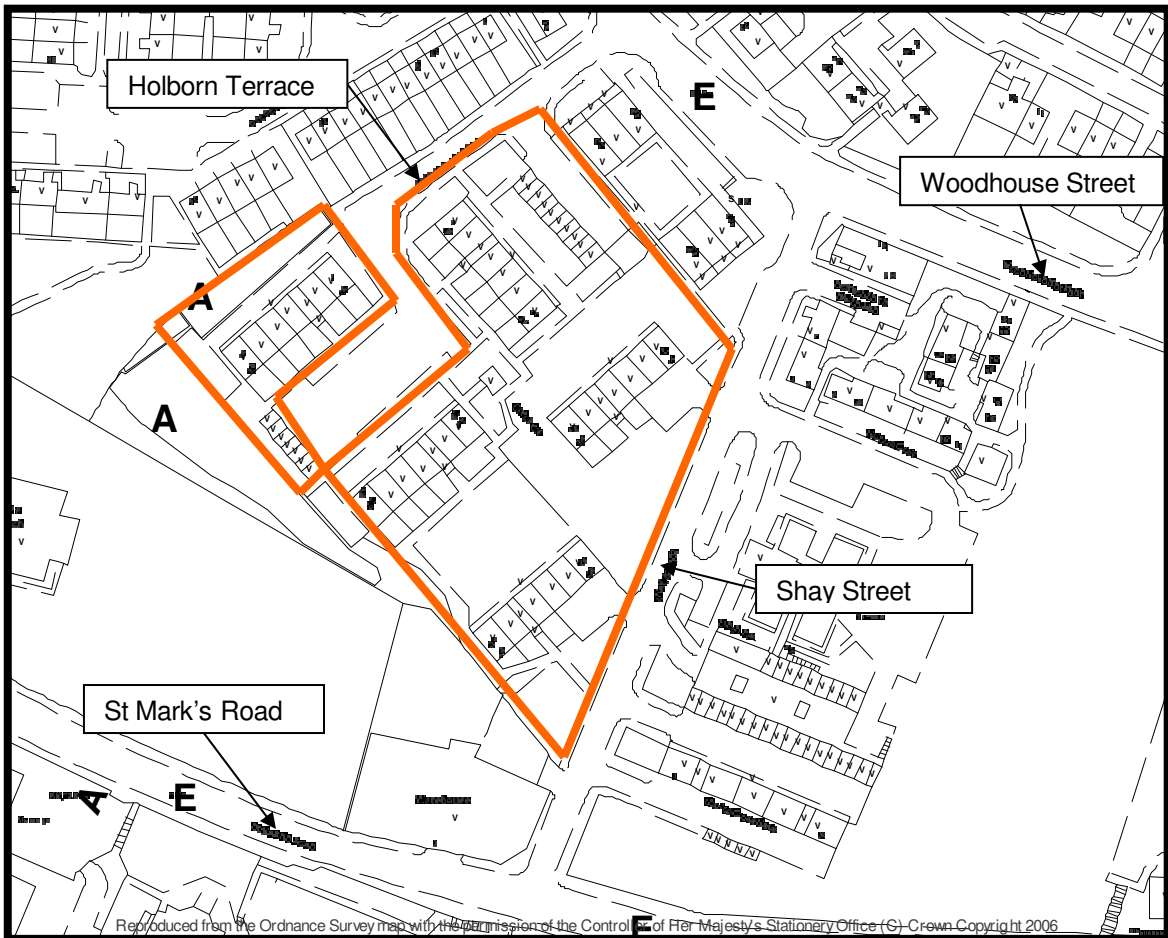

**LEEDS**  
CITY COUNCIL

Neighbourhoods and Housing Department

Neighbourhoods and Housing Strategy  
4<sup>th</sup> Floor West  
Merrion Centre  
110 Merrion Centre

**Property/**  
Shay Street

**Site:**

**Ratio:**

Not to Scale

**OS Tile:**

Subject Site

Land sold by  
LCC

Land owned by  
LCC

Land owned by  
Applicant

Land leased by  
LCC

**Printed By:** Laura Kripp